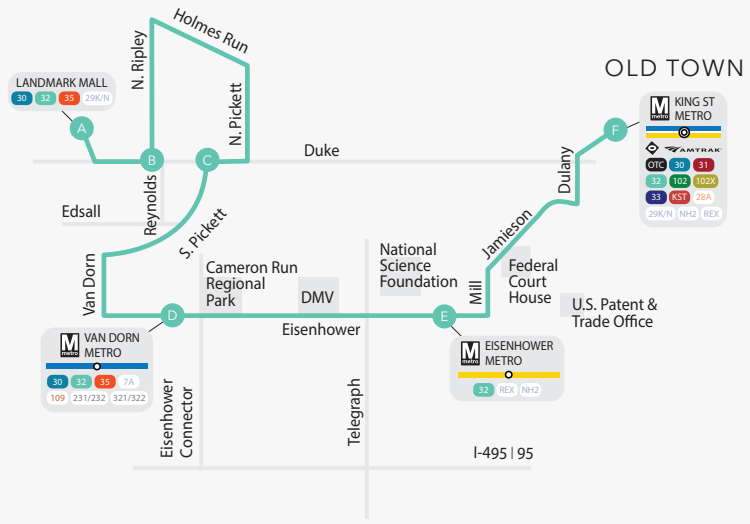

LINE 32

EASTBOUND

SERVING:

- LANDMARK MALL
- HOLMES RUN PKWY
- VAN DORN METRO
- EISENHOWER AVE
- NATIONAL SCIENCE FOUNDATION
- EISENHOWER METRO
- PATENT & TRADE OFFICE
- KING ST METRO

King St Metro
via Van Dorn Metro - Eisenhower

32 DASH Line

REX Metrobus/ART/Fairfax Connector

LANDMARK MALL	N RIPLEY ST & DUKE ST	S PICKETT ST & DUKE ST	BAY A VAN DORN METRO	EISENHOWER METRO	KING ST METRO
A	B	C	D	E	F
ID #4000576	ID #4000690	ID #4000091	ID #4000483	ID #4000495	FINAL STOP
WEEKDAY (AM)					
5:03	5:06	5:11	5:22	5:31	5:38
5:33	5:36	5:41	5:52	6:01	6:08
6:03	6:06	6:11	6:22	6:31	6:38
6:33	6:36	6:41	6:52	7:01	7:08
7:03	7:06	7:11	7:22	7:31	7:40
7:33	7:36	7:41	7:52	8:01	8:10
8:03	8:06	8:11	8:22	8:31	8:40
8:33	8:36	8:41	8:52	9:01	9:10
9:03	9:06	9:11	9:22	9:31	9:40
9:33	9:36	9:41	9:52	10:01	10:08
10:33	10:36	10:41	10:52	11:01	11:08
11:33	11:36	11:41	11:52	12:01	12:08
WEEKDAY (PM)					
12:33	12:36	12:41	12:52	1:01	1:08
1:33	1:36	1:41	1:52	2:01	2:08
2:33	2:36	2:41	2:52	3:01	3:08
3:33	3:36	3:41	3:54	4:03	4:10
4:03	4:06	4:11	4:24	4:33	4:40
4:33	4:36	4:41	4:54	5:03	5:10
5:03	5:06	5:11	5:24	5:33	5:40
5:33	5:36	5:41	5:54	6:03	6:10
6:03	6:06	6:11	6:24	6:33	6:40
6:33	6:36	6:41	6:52	7:01	7:08
7:03	7:06	7:11	7:22	7:31	7:38
7:33	7:36	7:41	7:52	8:01	8:08
8:03	8:06	8:11	8:22	8:31	8:38
9:03	9:06	9:11	9:22	9:31	9:38
10:03	10:06	10:11	10:22	10:31	10:38
SATURDAY (AM)					
7:15	7:18	7:23	7:34	7:43	7:50
8:15	8:18	8:23	8:34	8:43	8:50
9:15	9:18	9:23	9:34	9:43	9:50
10:15	10:18	10:23	10:34	10:43	10:50
11:15	11:18	11:23	11:34	11:43	11:50