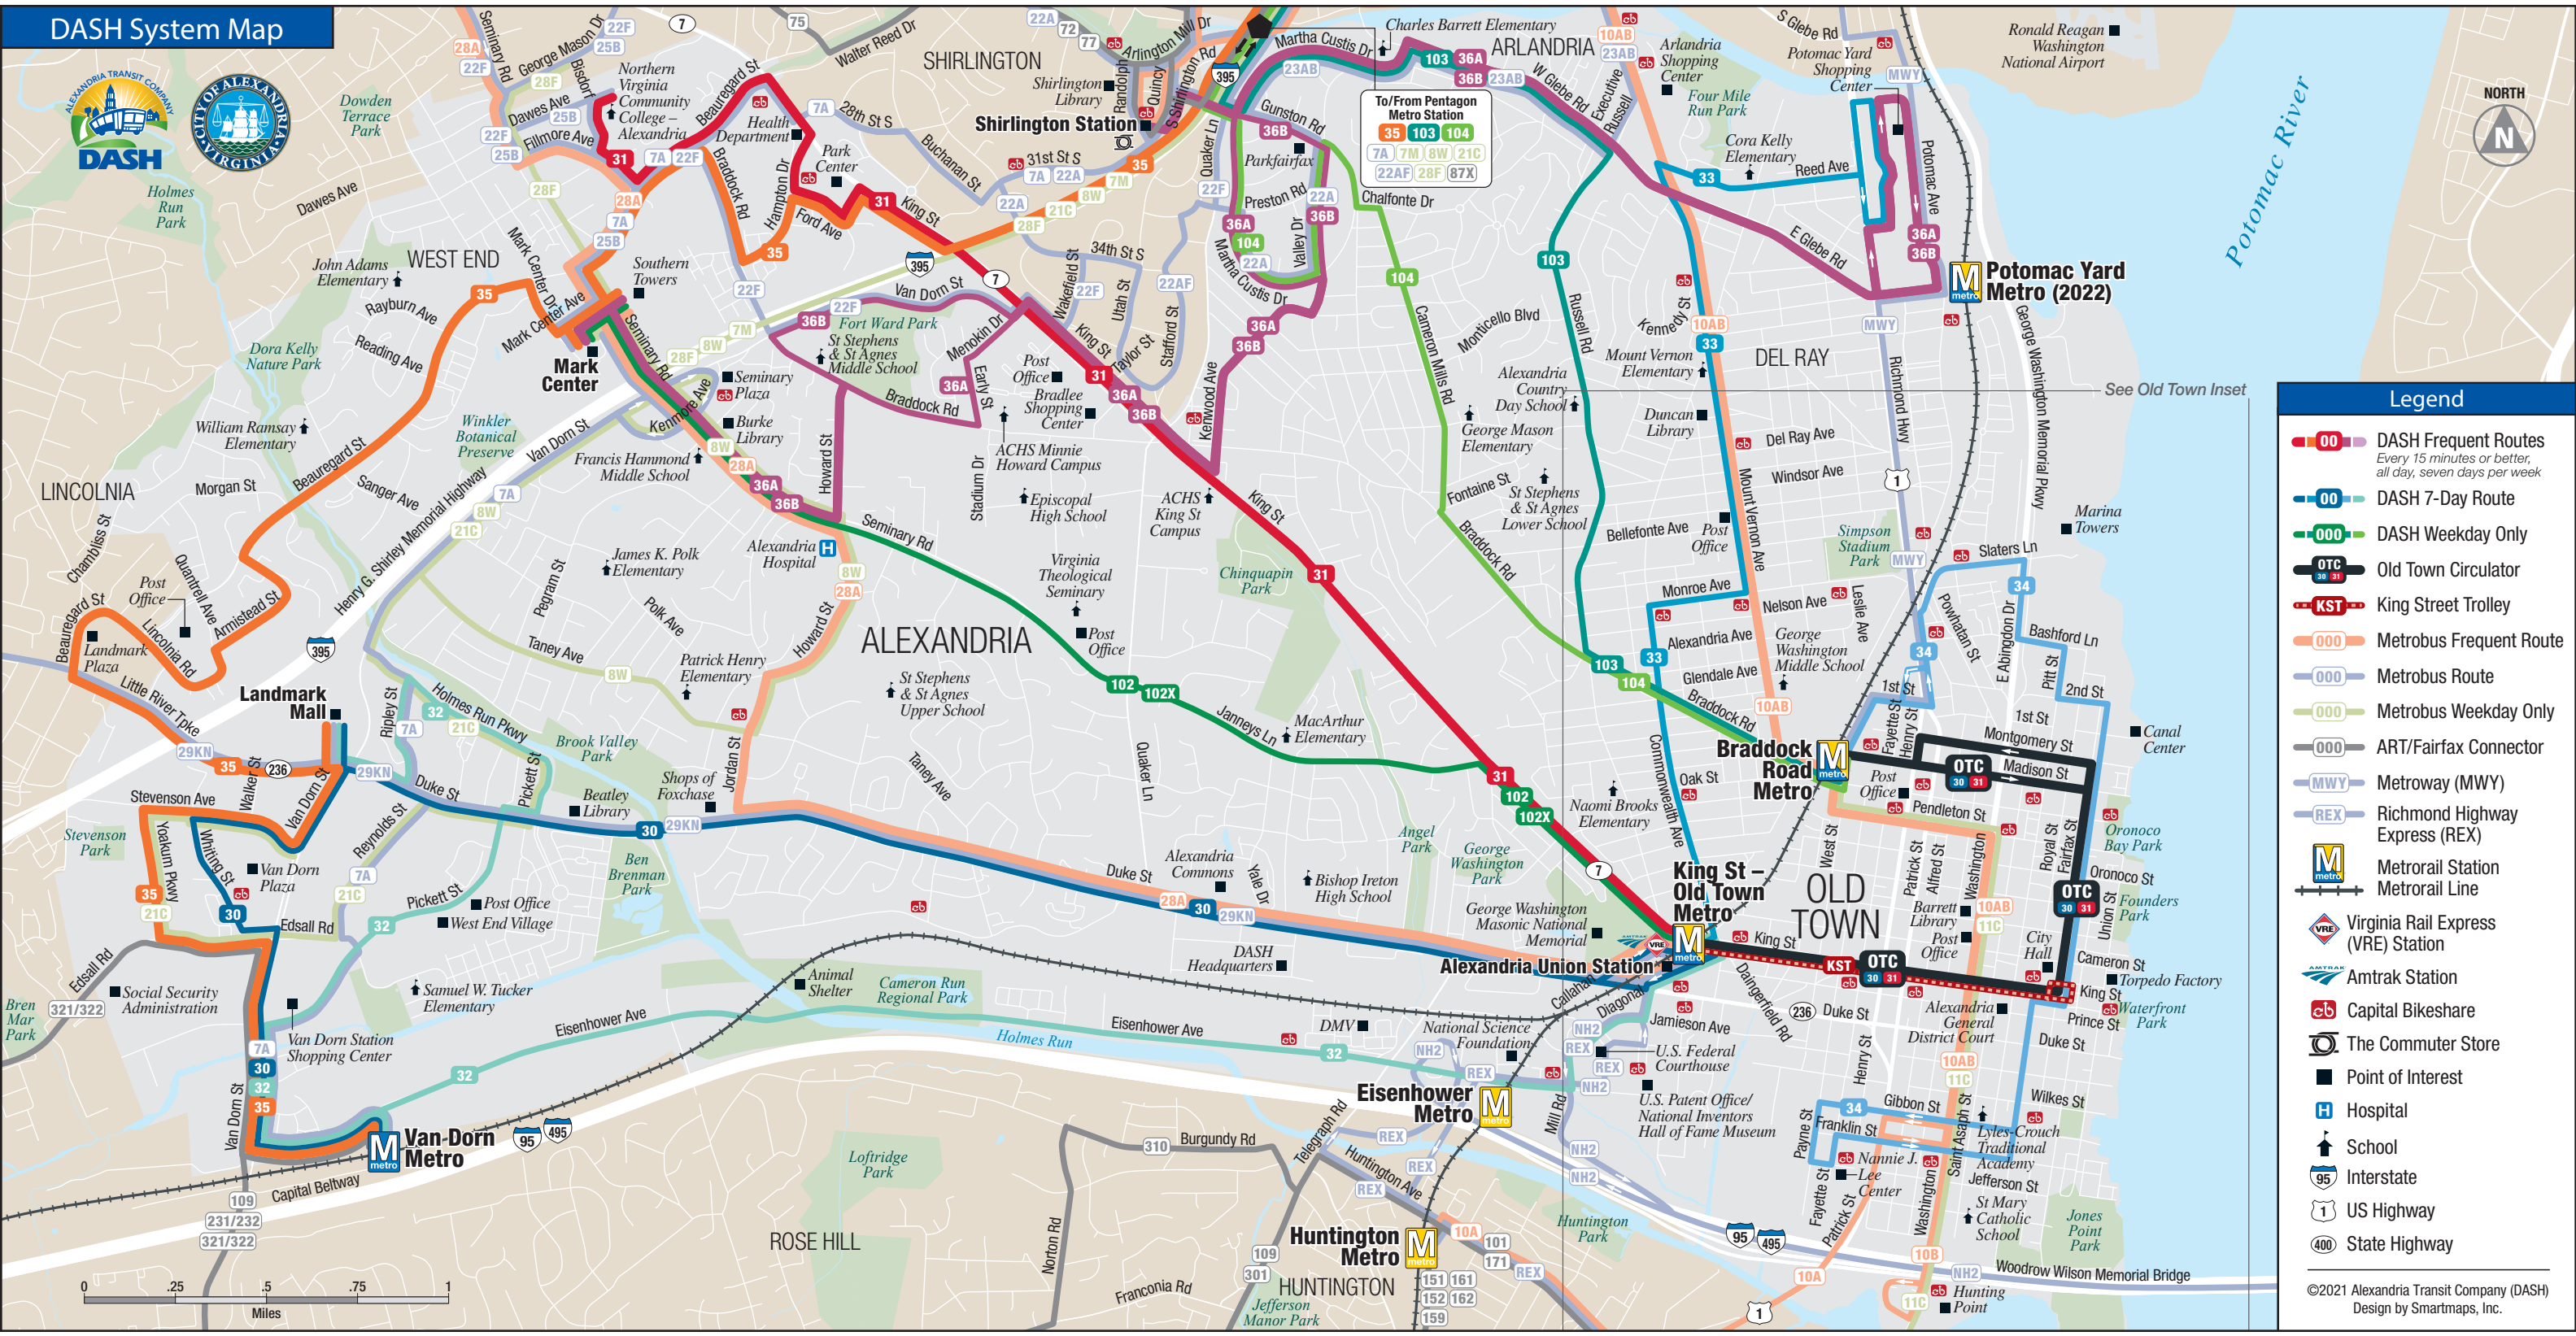

DASH System Map

- ### Legend
- DASH Frequent Routes
Every 15 minutes or better, all day, seven days per week
 - DASH 7-Day Route
 - DASH Weekday Only
 - Old Town Circulator
 - King Street Trolley
 - Metrobus Frequent Route
 - Metrobus Route
 - Metrobus Weekday Only
 - ART/Fairfax Connector
 - Metroway (MWY)
 - Richmond Highway Express (REX)
 - Metrorail Station
 - Metrorail Line
 - Virginia Rail Express (VRE) Station
 - Amtrak Station
 - Capital Bikeshare
 - The Commuter Store
 - Point of Interest
 - Hospital
 - School
 - Interstate
 - US Highway
 - State Highway

Old Town Alexandria