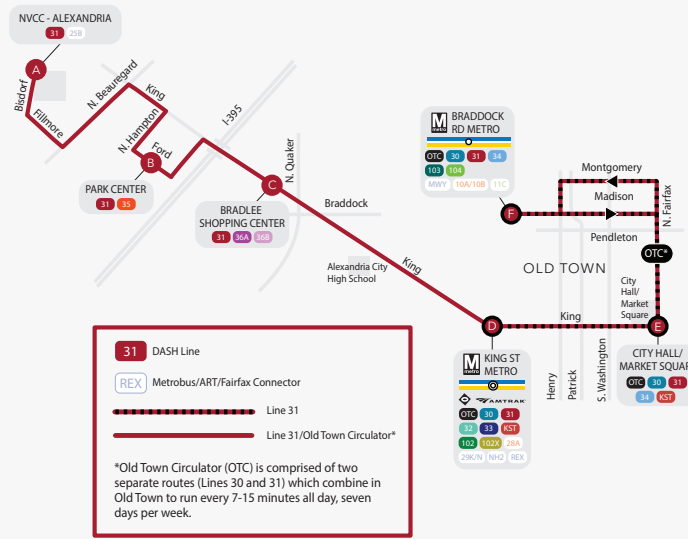

LINE 31

EASTBOUND

SERVING:

- NVCC
- PARK CENTER
- KING ST
- BRADLEE SHOPPING CENTER
- ALEXANDRIA CITY HIGH SCHOOL
- KING ST METRO
- OLD TOWN
- CITY HALL
- BRADDOCK RD METRO

NVCC ALEXANDRIA	FORD AVE & PARK CENTER DR	BRADLEE SHOPPING CENTER	BAY F KING ST METRO	CITY HALL/ MARKET SQUARE	BRADDOCK RD METRO
A	B	C	D	E	F

ID #4001025	ID #4000715	ID #4000491	ID #4001123	ID #4000743	FINAL STOP
-------------	-------------	-------------	-------------	-------------	------------

WEEKDAY (AM)					
5:02	5:07	5:12	5:21	5:29	5:39
5:27	5:32	5:37	5:46	5:54	6:04
5:47	5:52	5:57	6:06	6:14	6:24
6:07	6:12	6:17	6:26	6:34	6:44
6:17	6:22	6:27	6:36	6:44	6:54
6:27	6:32	6:37	6:49	6:57	7:07
6:37	6:42	6:47	6:59	7:07	7:17
6:47	6:52	6:57	7:09	7:17	7:27
7:02	7:07	7:12	7:24	7:32	7:42
7:12	7:17	7:22	7:34	7:42	7:52
7:22	7:27	7:32	7:44	7:52	8:02
7:32	7:37	7:42	7:54	8:02	8:12
7:42	7:47	7:52	8:04	8:12	8:22
7:52	7:57	8:02	8:14	8:22	8:32
8:02	8:07	8:12	8:24	8:32	8:42
8:12	8:17	8:22	8:34	8:42	8:52
8:22	8:27	8:32	8:44	8:52	9:02
8:32	8:37	8:42	8:54	9:02	9:12
8:42	8:47	8:52	9:04	9:12	9:22
8:52	8:57	9:02	9:14	9:22	9:32
9:02	9:07	9:12	9:24	9:32	9:42
9:12	9:17	9:22	9:34	9:42	9:52
9:25	9:30	9:35	9:44	9:52	10:02
9:40	9:45	9:50	9:59	10:07	10:17
9:49	9:54	9:59	10:08	-	-
10:06	10:11	10:16	10:25	10:33	10:43
10:16	10:21	10:26	10:35	-	-
10:31	10:36	10:41	10:50	10:58	11:08
10:46	10:51	10:56	11:05	-	-
11:01	11:06	11:11	11:20	11:28	11:38
11:16	11:21	11:26	11:35	-	-
11:31	11:36	11:41	11:50	11:58	12:08
11:46	11:51	11:56	12:05	-	-

Braddock Rd Metro

via King St - King St Metro

**NVCC
ALEXANDRIA**

**FORD AVE &
PARK CENTER DR**

**BRADLEE
SHOPPING CENTER**

BAY F
**KING ST
METRO**

**CITY HALL/
MARKET SQUARE**

**BRADDOCK RD
METRO**